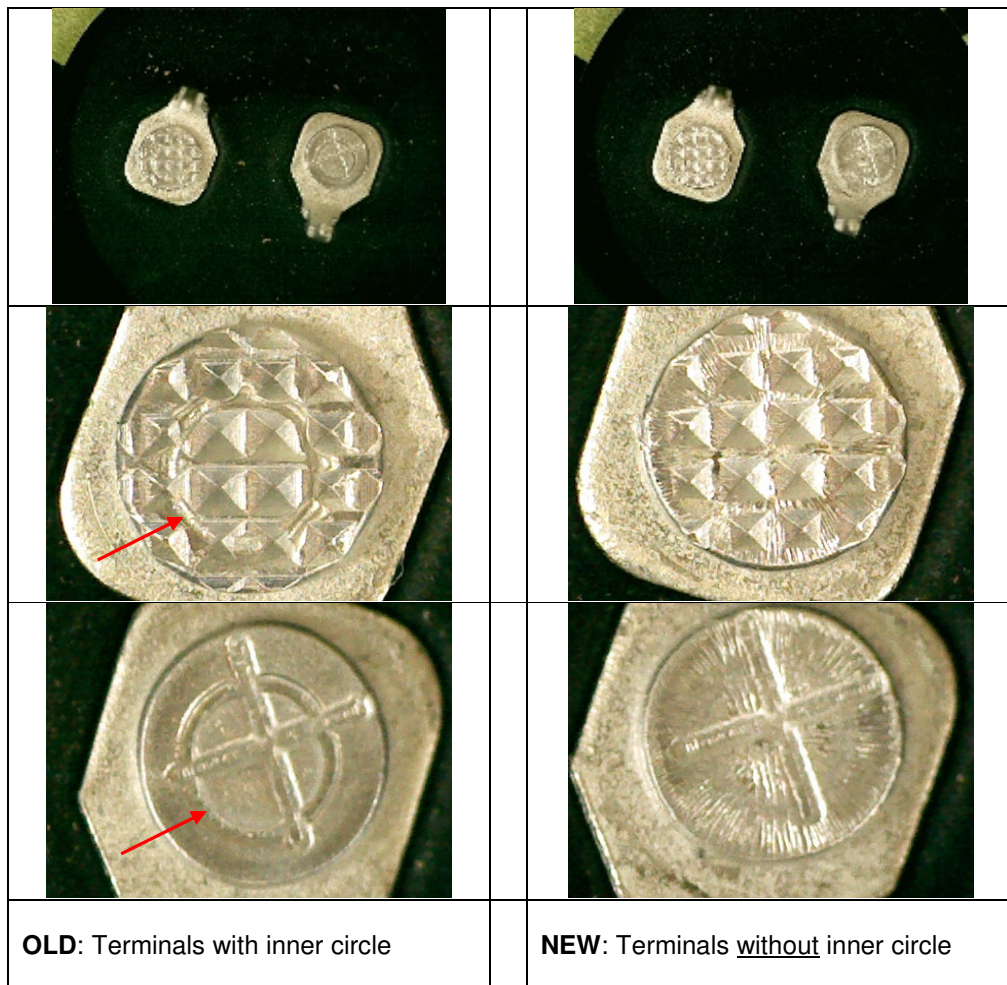

## Change of Terminal Style at Roederstein Snap-In series EYN and EYH

**DESCRIPTION OF CHANGE:** Due to manufacturing standardization, the inner circle of the capacitor terminals will be removed and changed to terminals without circles. **This change has no influence to mechanical stability, material itself or other technical parameters, it's a design-change only.**