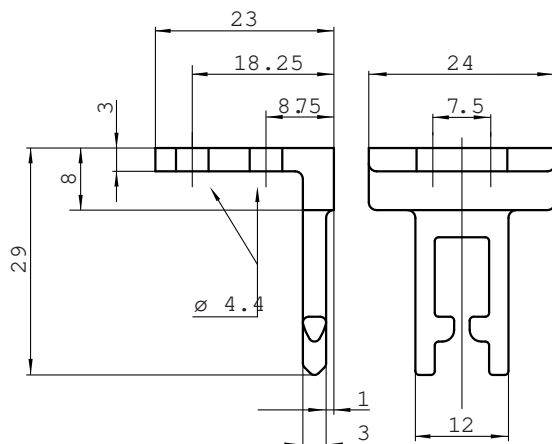

iE12-A1

SICK
Sensor Intelligence.

Ordering information

Type	Part no.
iE12-A1	5311132

Other models and accessories → www.sick.com/

Detailed technical data

Technical specifications

Accessory group	Actuators
Design	Angled
Actuation option	Rigid
Min. door radius	≥ 150 mm

Dimensional drawing (Dimensions in mm (inch))

SICK AT A GLANCE

SICK is one of the leading manufacturers of intelligent sensors and sensor solutions for industrial applications. A unique range of products and services creates the perfect basis for controlling processes securely and efficiently, protecting individuals from accidents and preventing damage to the environment.