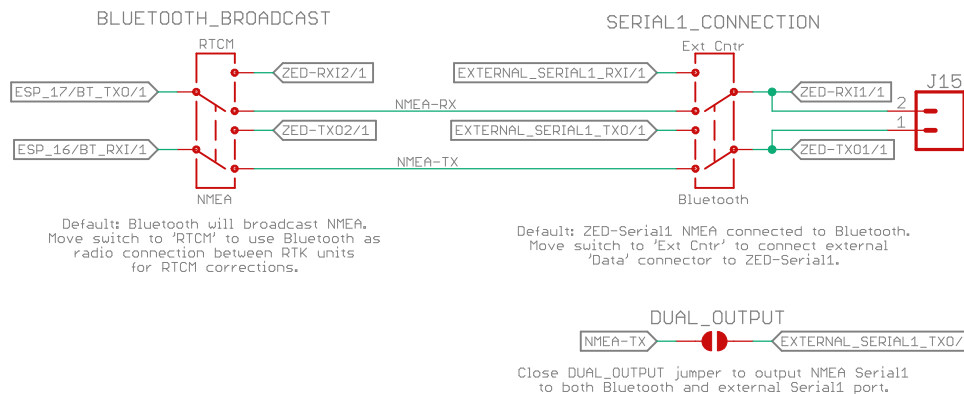

### LiPo Charger @ 1A

Use with >1Ahr 3.7V Battery  
3A/10U/280mV

### Fuel Gauge

### Data Output Selection

Released under the Creative Commons Attribution Share-Alike 4.0 License  
<https://creativecommons.org/licenses/by-sa/4.0/>

TITLE: SparkFun GPS RTK Surveyor

Design by: N. Seidle