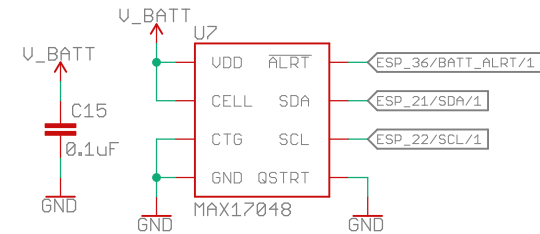

### LiPo Charger @ 1A

Use with >1Ahr 3.7V Battery  
3A/10U/280mV

### Fuel Gauge

### Data Output Selection

Released under the Creative Commons Attribution Share-Alike 4.0 License  
<https://creativecommons.org/licenses/by-sa/4.0/>

TITLE: SparkFun GPS RTK Surveyor

Design by: N. Seidle