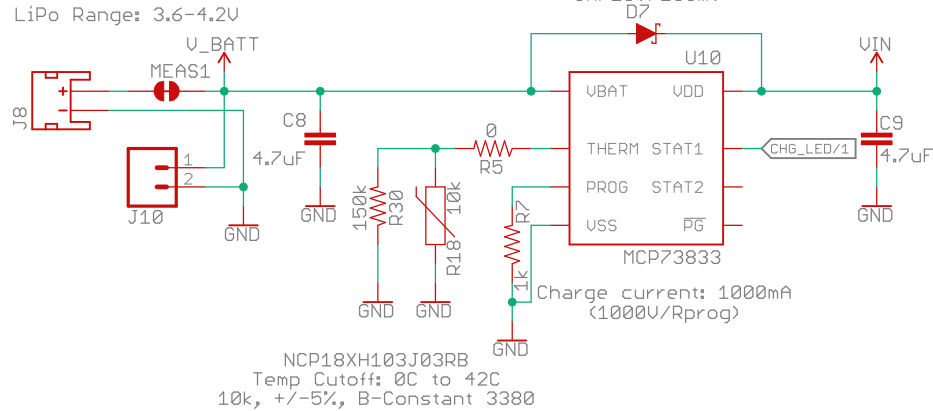

### LiPo Charger @ 1A

Use with >1Ahr 3.7V Battery  
3A/10U/280mV

### Fuel Gauge

### Data Output Selection

Released under the Creative Commons Attribution Share-Alike 4.0 License  
<https://creativecommons.org/licenses/by-sa/4.0/>

TITLE: SparkFun GPS RTK Surveyor

Design by: N. Seidle