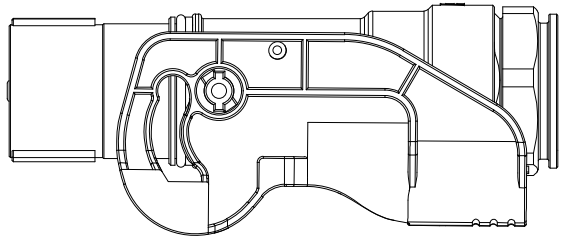

P/N	Model NO.
EX-HA007253	PL182X-301-50-5V
EX-HA007254	PL182Y-301-50-5V
EX-HA007255	PL182X-301-70-5V
EX-HA007256	PL182Y-301-70-5V

P/N	Model NO.
EX-HA007257	PL182X-300-50-5V
EX-HA007258	PL182Y-300-50-5V
EX-HA007259	PL182X-300-70-5V
EX-HA007260	PL182Y-300-70-5V

订购信息 Ordering Information

PL18 2 X - 30 1 - 70 - 5V

键位及颜色 Key "X" Key "Y" Key	高压互锁 HVIL 0, 不带互锁 No HVIL 1, 带互锁 With HVIL	线缆大小 Cable Size "70"=70mm² "50"=50mm²

规格参数 (Spec.):

1. 工作温度 Operating temperature: -40° C~+125° C.
2. 额定电流 Current rating (Connector Only):
   35mm²:150A; 50mm²:200A; 70mm²:250A;
3. 额定电压 Operating voltage:1000 VDC.
4. 耐压 Dielectric withstanding voltage: 5000 VDC.
5. 防护等级 Protection class:IP67 & IP2X.
6. 电磁屏蔽 Shielding.
7. 机械寿命 Mating cycle:100 Min.
8. 带自动二次锁扣 Automatic secondary lock.
9. 带高压互锁 Electrical interlock (HVIL).
10. 对接插座见图纸 Mating receptacle see drawing: PL082-300.

	Amphenol Technical Products International Asia.					
	第三角投影 THIRD ANGLE PROJECTION	页面 SHEET 1 OF 1	幅面 SIZE A3	版次 REV. A	比例 SCALE	PART NAME: PwrLok 10mm 2POS Plug Conn
签名 SIGNATURE Steven	日期 DATE 11/17/20	UNLESS OTHERWISE SPECIFIED 1) All dimensions are in metric(mm). 2) Tolerances are as follows: 0 PL DEC ±1.00 1 PL DEC ±0.50 2 PL DEC ±0.20			DWG NO: EX-HA007253~7260	
制图 DRAWN Steven	审核 CHECKED	批准 APPROVAL	Angles ±1°	CUST PART #: N/A	CUST REV. -