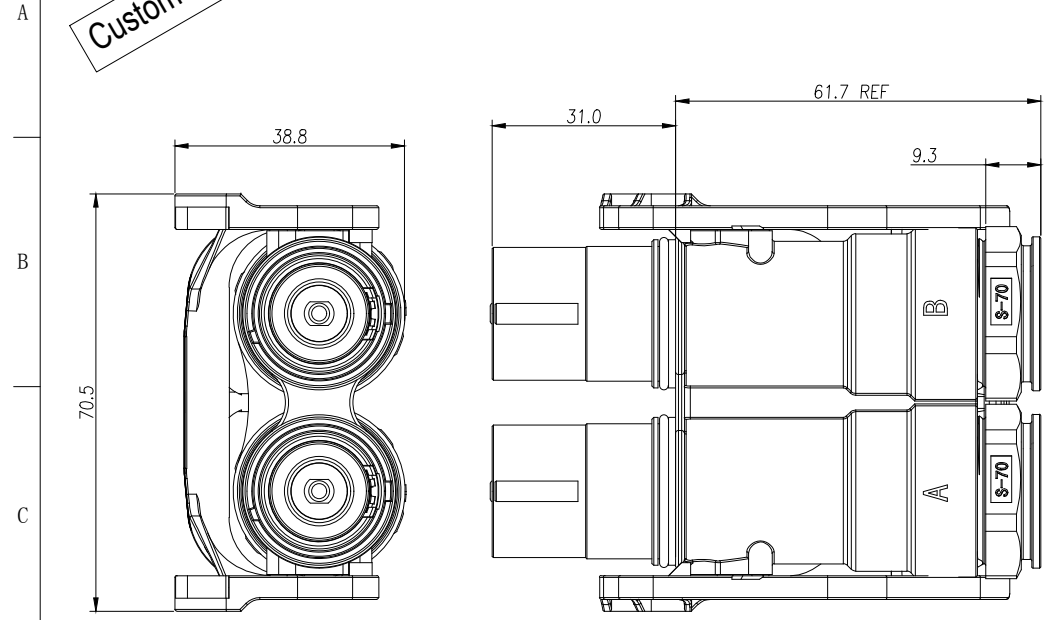

Customer Drawing

REV			REVISIONS			
ZONE	ECO	DESCRIPTION	DATE	BY	APPR	
A	--	INITIAL RELEASE	11/17/20	Steven	JL	

Standard Part List (With HVIL)

Model NO.	REV	overall-diameter nominal (mm)	Dia Primary Insulation (mm)	outside-diameter of terminal (mm): "A"	inside-diameter of terminal (mm): "B"
PL182X-301-50-5V	A	14.9±0.3	11.5±0.3	14.5±0.3	10.3±0.3
PL182Y-301-50-5V	A	14.9±0.3	11.5±0.3	14.5±0.3	10.3±0.3
PL182X-301-70-5V	A	17.0±0.3	13.7±0.3	16.5±0.3	12.5±0.3
PL182Y-301-70-5V	A	17.0±0.3	13.7±0.3	16.5±0.3	12.5±0.3

Standard Part List (Without HVIL)

Model NO.	REV	overall-diameter nominal (mm)	Dia Primary Insulation (mm)	outside-diameter of terminal (mm): "A"	inside-diameter of terminal (mm): "B"
PL182X-300-50-5V	A	14.9±0.3	11.5±0.3	14.5±0.3	10.3±0.3
PL182Y-300-50-5V	A	14.9±0.3	11.5±0.3	14.5±0.3	10.3±0.3
PL182X-300-70-5V	A	17.0±0.3	13.7±0.3	16.5±0.3	12.5±0.3
PL182Y-300-70-5V	A	17.0±0.3	13.7±0.3	16.5±0.3	12.5±0.3

订购信息 Ordering Information

PL18 2 X - 30 1 - 70 - 5V

键位及颜色 Key "X" Key "Y" Key	高压互锁 HVIL 0, 不带互锁 No HVIL 1, 带互锁 With HVIL	线缆大小 Cable Size "70"=70mm ² "50"=50mm ²
---------------------------------	--	---

规格参数 (Spec.):

	Amphenol Technical Products International Asia.				
	第三角投影 THIRD ANGLE PROJECTION	页面 SHEET 1 OF 1	幅面 SIZE A3	版次 REV. A	比例 SCALE
签名 SIGNATURE Steven	日期 DATE 11/17/20	UNLESS OTHERWISE SPECIFIED 1) All dimensions are in metric(mm). 2) Tolerances are as follows: 0 PL DEC ±1.00 1 PL DEC ±0.50 2 PL DEC ±0.20			DWG NO: EX-HA007253~7260
制图 DRAWN Steven	审核 CHECKED	批准 APPROVAL	Angles ±1°	CUST PART #: N/A	CUST REV. -