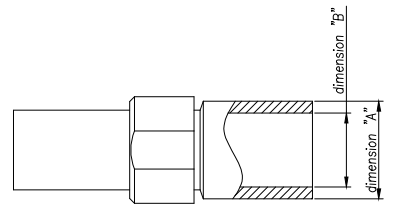

Customer Drawing

REV			REVISIONS			
ZONE	ECO	DESCRIPTION	DATE	BY	APPR	
A	--	INITIAL RELEASE	11/17/20	Steven	JL	

Standard Part List (With HVIL)

Model NO.	REV	overall-diameter nominal (mm)	Dia Primary Insulation (mm)	outside-diameter of terminal (mm): "A"	inside-diameter of terminal (mm): "B"
PL182X-301-50-5V	A	14.9±0.3	11.5±0.3	14.5±0.3	10.3±0.3
PL182Y-301-50-5V	A	14.9±0.3	11.5±0.3	14.5±0.3	10.3±0.3
PL182X-301-70-5V	A	17.0±0.3	13.7±0.3	16.5±0.3	12.5±0.3
PL182Y-301-70-5V	A	17.0±0.3	13.7±0.3	16.5±0.3	12.5±0.3

Standard Part List (Without HVIL)

Model NO.	REV	overall-diameter nominal (mm)	Dia Primary Insulation (mm)	outside-diameter of terminal (mm): "A"	inside-diameter of terminal (mm): "B"
PL182X-300-50-5V	A	14.9±0.3	11.5±0.3	14.5±0.3	10.3±0.3
PL182Y-300-50-5V	A	14.9±0.3	11.5±0.3	14.5±0.3	10.3±0.3
PL182X-300-70-5V	A	17.0±0.3	13.7±0.3	16.5±0.3	12.5±0.3
PL182Y-300-70-5V	A	17.0±0.3	13.7±0.3	16.5±0.3	12.5±0.3

订购信息 Ordering Information

PL18 2 X - 30 1 - 70 - 5V

键位及颜色 Key "X" Key "Y" Key	高压互锁 HVIL 0, 不带互锁 No HVIL 1, 带互锁 With HVIL	线缆大小 Cable Size "70"=70mm ² "50"=50mm ²
---------------------------------	--	---

规格参数 (Spec.):

	Amphenol Technical Products International Asia.				
	第三角投影 THIRD ANGLE PROJECTION	页面 SHEET 1 OF 1	幅面 SIZE A3	版次 REV. A	比例 SCALE
签名 SIGNATURE Steven	日期 DATE 11/17/20	UNLESS OTHERWISE SPECIFIED 1) All dimensions are in metric(mm). 2) Tolerances are as follows: 0 PL DEC ±1.00 1 PL DEC ±0.50 2 PL DEC ±0.20			DWG NO: EX-HA007253~7260
制图 DRAWN Steven	审核 CHECKED	批准 APPROVAL	Angles ±1°	CUST PART #: N/A	CUST REV. -