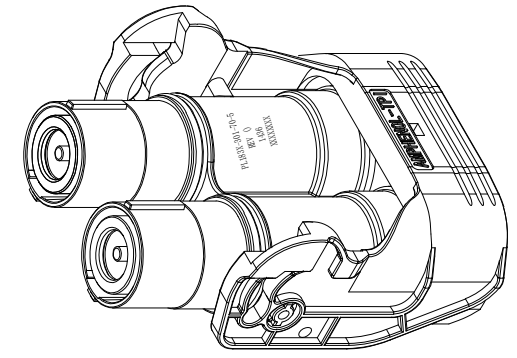

THIS DRAWING IS SUPPLIED FOR INFORMATION ONLY. DESIGN FEATURES, SPECIFICATIONS AND PERFORMANCE DATA SHOWN HEREON ARE THE PROPERTY OF THE AMPHENOL CORPORATION. NO RIGHTS OF REPRODUCTION ARE IMPLIED. ALL DIMENSIONS ARE SUBJECT TO NORMAL MANUFACTURING VARIATIONS.

Customer Drawing

REV			REVISIONS			
ZONE	ECO	DESCRIPTION	DATE	BY	APPR	
A	--	INITIAL RELEASE	11/17/20	Steven	JL	

Standard Part List (With HVIL)

Model NO.	REV	overall-diameter nominal (mm)	Dia Primary Insulation (mm)	outside-diameter of terminal (mm): "A"	inside-diameter of terminal (mm): "B"
PL182X-301-50-5V	A	14.9±0.3	11.5±0.3	14.5±0.3	10.3±0.3
PL182Y-301-50-5V	A	14.9±0.3	11.5±0.3	14.5±0.3	10.3±0.3
PL182X-301-70-5V	A	17.0±0.3	13.7±0.3	16.5±0.3	12.5±0.3
PL182Y-301-70-5V	A	17.0±0.3	13.7±0.3	16.5±0.3	12.5±0.3