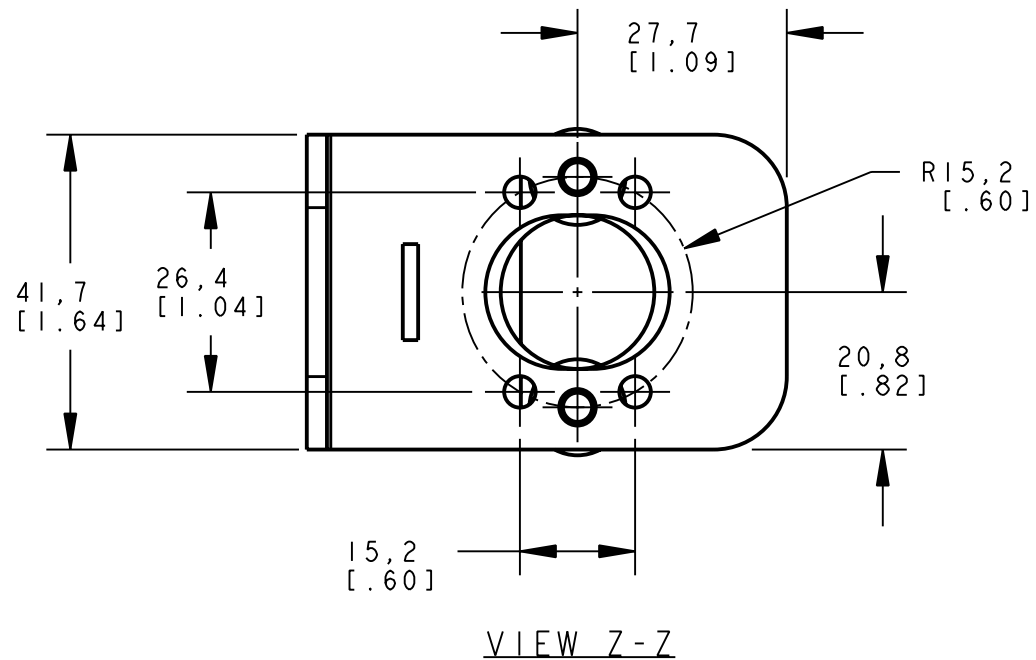

BANNER ENGINEERING CORP.
 P.O. BOX 9414
 MINNEAPOLIS, MN 55440

THIRD ANGLE PROJECTION

TITLE
SMB18UR
WEB CAD DRAWINGS 2D/3D

SIZE B	DRAWING NO. 141618	REV. 2
SCALE 1:1		SHEET 1 OF 2

8 | 7 | 6 | 5 | 4 | 3 | 2 | 1

D

C

B

A

NOTES:
1. ALL DIMENSIONS ARE MILLIMETERS [INCHES] UNLESS OTHERWISE NOTED.

This drawing is the property of BANNER ENGINEERING CORP. and is proprietary in general and in detail. Its contents shall not be revealed to outside parties without written consent of BANNER.