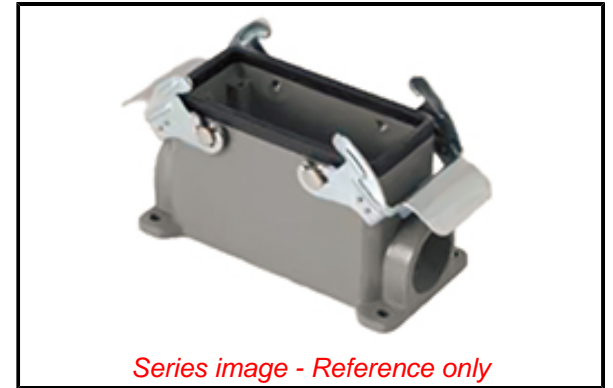

PLEASE CHECK WWW.MOLEX.COM FOR LATEST PART INFORMATION

Part Number: [0936012566](#)
Status: **Active**
Overview: GWconnect Heavy Duty Connectors (HDC)
Description: GWconnect STD - Standard, Double Lever Surface Mount Housing, Die-cast Aluminum, with 2 Levers, with Gasket, Size 16B «77x27», M25x2 Thread, Grey

Documents:

[RoHS Certificate of Compliance (PDF)](#)

Agency Certification

CSA 256883
UL E249674

General

Product Family Industrial Connectors / Enclosures
Series [93601](#)
Component Size 16B «77X27»
Component Type Double Lever SMT Housing
Exclude SD Check Yes
IP Rating IP66, IP69
Overview [GWconnect Heavy Duty Connectors (HDC)](#)
Product Category Heavy Duty Connectors
Product Name GWconnect
Standard ANSI/UL 50, ANSI/UL 50 E, CSA C22.2 No.94-1-2, EN 61984
Type STD
UPC 887191834023

Physical

Housing Coating Polyester Powder
Housing Color Grey RAL 7037
Lock to Mating Part Yes
Material - Gasket NBR
Material - Housing Die-cast Aluminum
Material - Lever Galvanized Steel
Mounting Style Surface Mount
Net Weight 317.800/g
Number of Levers 2
Packaging Type Bag
Thread Size M25x2
Thread Type (M) Metric

Electrical

Voltage - Maximum 500V

Material Info

Engineering Number 7816.6375.0

EU ELV

Not Relevant

EU RoHS

Compliant

REACH SVHC

Not Contained Per -
ED/71/2019 (16 July
2019)

Halogen-Free

Status

Not Reviewed

For more information, please visit [Contact US](#)

China ROHS

ELV

RoHS Phthalates

China RoHS

Green Image

Not Relevant

Not Contained

Search Parts in this Series

[93601 Series](#)

Use With

Size 16B «77x27» S-D, S-DD, S-E, S-EE, S-EP, S-ES, S-HSB, S-ESHV, S-K, S-M, and S-EHV Inserts