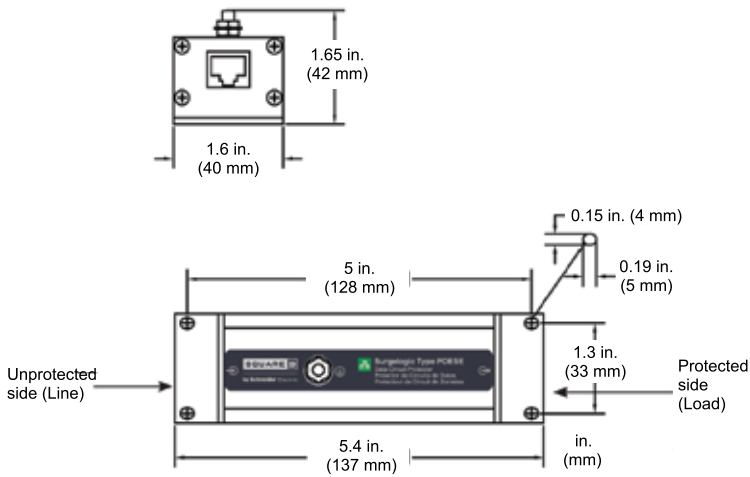

Installation:

Performance

Operating Current	0.75 A (per pin)
Operating Voltage	48 VDC
Clamping Voltage	68 VDC
Maximum Surge Current	10 kA (per pair)
Insertion Loss	<0.1 db
Input/Output Connection	RJ-45 Jacks (Shielded) RJ-45 Jacks (Isolated)
Ground Terminal	10-32 Stud 10-32 Stud (Isolated)

Mechanical Description

Mounting	Flange
Wiring	10 AWG copper wire
Terminal Torque	7 lb-in (0.79 N-m)
Operating Temperature	-40° F to +140° F (-40° C to +60° C)
Storage Temperature	-40° F to +140° F (-40° C to +60° C)

Listings and Certification

UL497B

Commercial Reference	Operating Voltage	Clamping Voltage	I/O Connection
SSP057POESE10	48 VDC	68 VDC	RJ-45 (Shielded)
SSP057POESE10IG			RJ-45 (Isolated)

Schneider Electric USA, Inc.

800 Federal Street
Andover, MA 01810
888 SQUARED (888-778-2733)
www.schneider-electric.us

June 2019

Document Number 1300HO1904

Life Is On