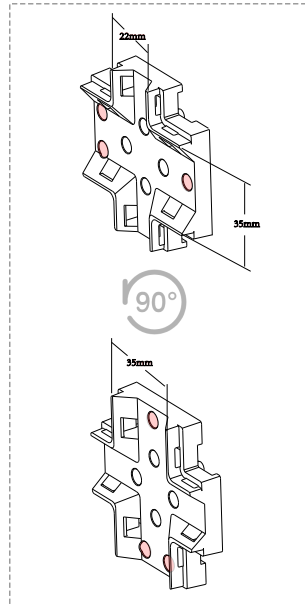

S2110 Converter Mounting Instruction

Fix to the pole

Recommended pole diameter: 20-30mm

Or

Recommended pole diameter: 50-60mm

Hang on the wall