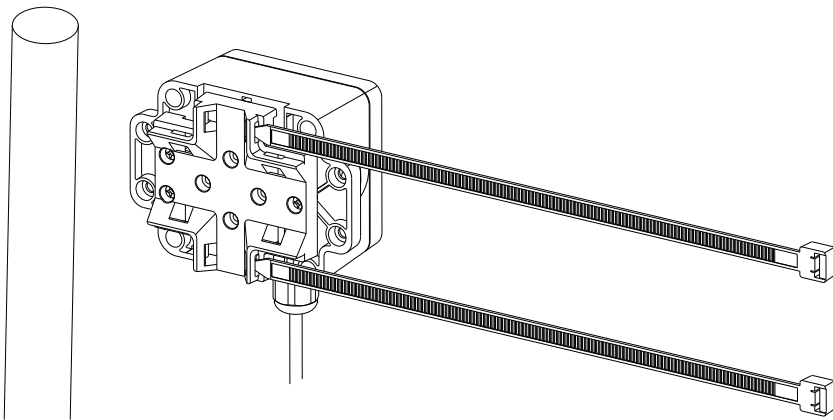

S2110 Converter Mounting Instruction

Fix to the pole

Recommended pole diameter: 20-30mm

Or

Recommended pole diameter: 50-60mm

Hang on the wall