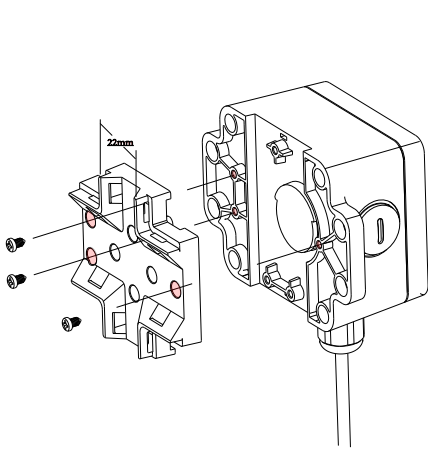

S2110 Converter Mounting Instruction

Fix to the pole

Recommended pole diameter: 20-30mm

Or

Recommended pole diameter: 50-60mm

Hang on the wall