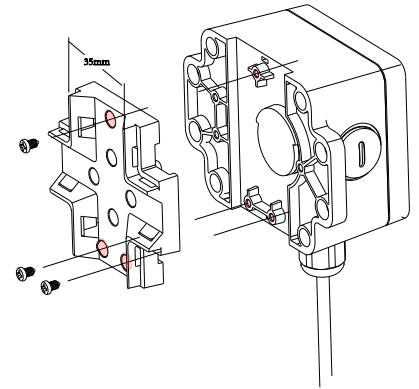

S2110 Converter Mounting Instruction

Fix to the pole

Recommended pole diameter: 20-30mm

Or

Recommended pole diameter: 50-60mm

Hang on the wall