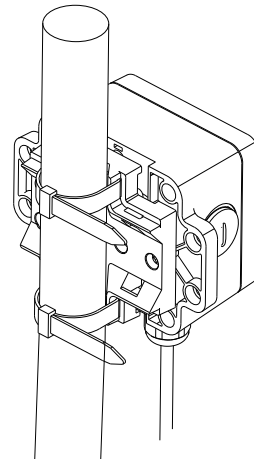

S2110 Converter Mounting Instruction

Fix to the pole

Recommended pole diameter: 20-30mm

Or

Recommended pole diameter: 50-60mm

Hang on the wall