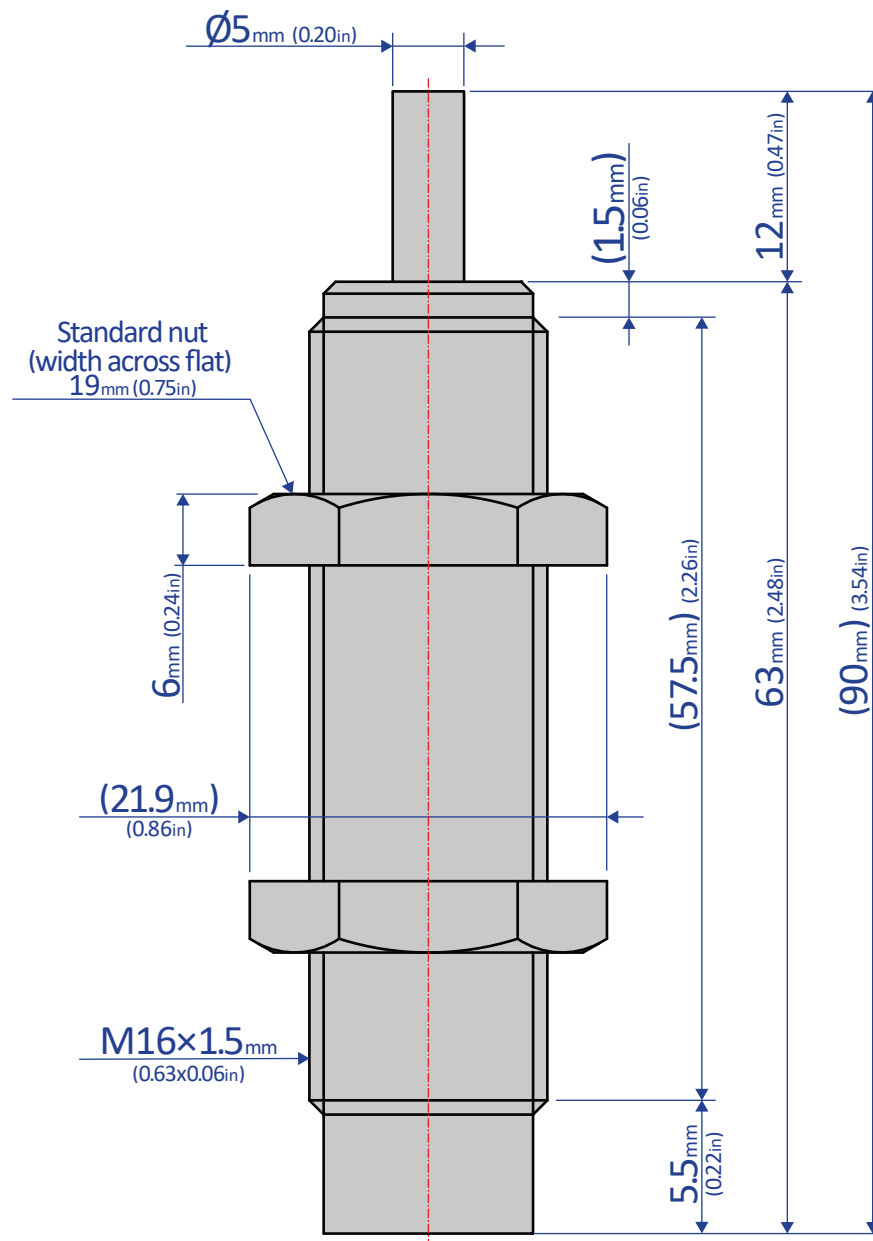

FK-1612H-S

SHOCK ABSORBER - FIXED

Bansbach
easylift[®]

50 West Drive • Melbourne, Florida 32904
(321) 253-1999 • www.easylift.com • www.damper.net