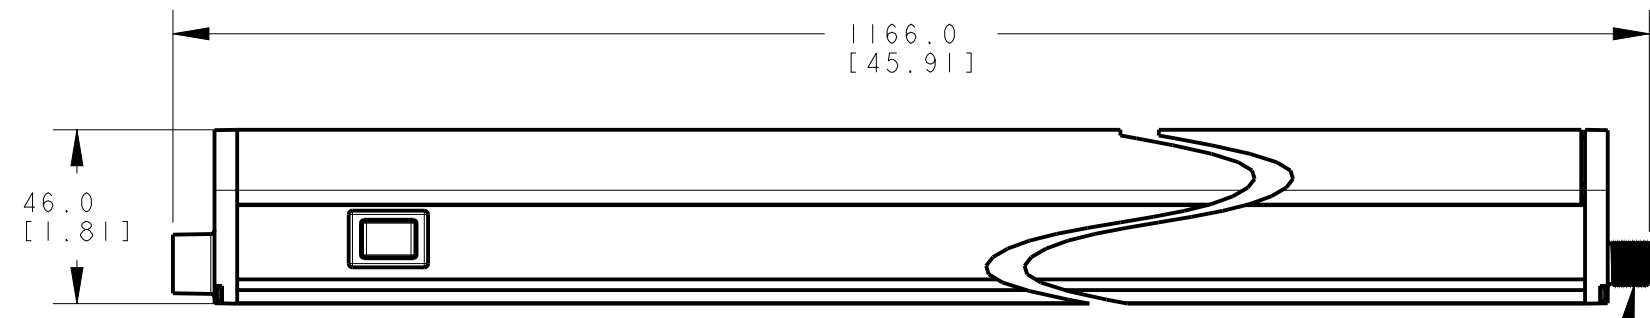

8 7 6 5 4 3 2 1

D
C
B
A

D
C
B
A

ISOMETRIC VIEW
SCALE 1:10

M12 X 1

This drawing is the property of BANNER ENGINEERING CORP. and is proprietary in general and in detail. Its contents shall not be revealed to outside parties without written consent of BANNER.

BANNER ENGINEERING CORP.
P.O. BOX 9414
MINNEAPOLIS, MN 55440

THIRD ANGLE PROJECTION

TITLE

WLB32C I I 30PBO

SIZE B DRAWING NO. **175634** REV. **A**

SCALE 1:2 SHEET 1 OF 1

NOTES:
1. ALL DIMENSIONS ARE MILLIMETERS [INCHES] UNLESS OTHERWISE NOTED.