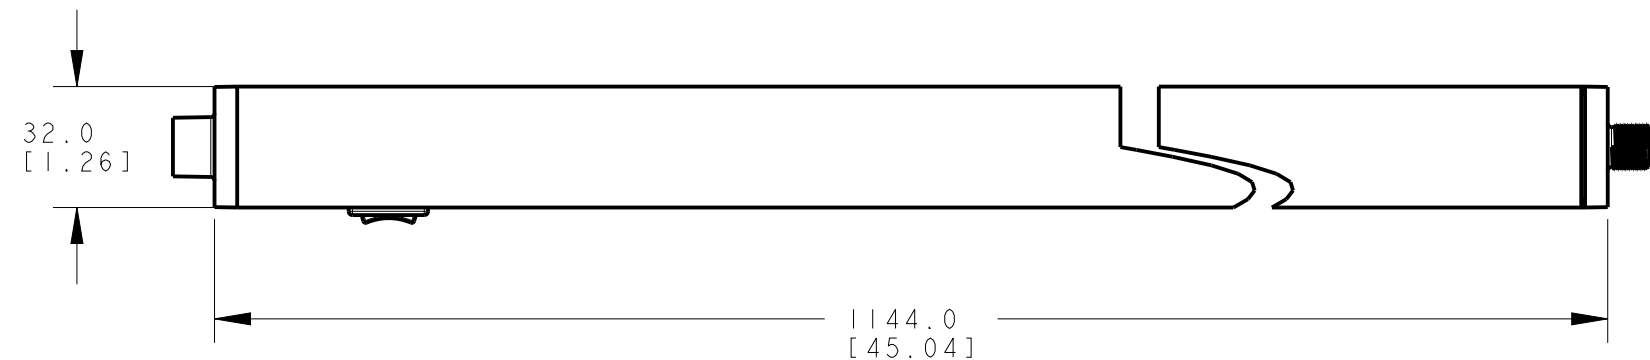

8 7 6 5 4 3 2 1

D
C
B
A

D
C
B
A

ISOMETRIC VIEW
SCALE 1:10

M12 X 1

This drawing is the property of BANNER ENGINEERING CORP. and is proprietary in general and in detail. Its contents shall not be revealed to outside parties without written consent of BANNER.

BANNER ENGINEERING CORP.
P.O. BOX 9414
MINNEAPOLIS, MN 55440

THIRD ANGLE PROJECTION

TITLE

WLB32C I I 30PBO

SIZE B DRAWING NO. **175634** REV. **A**

SCALE 1:2 SHEET 1 OF 1

NOTES:
1. ALL DIMENSIONS ARE MILLIMETERS [INCHES] UNLESS OTHERWISE NOTED.