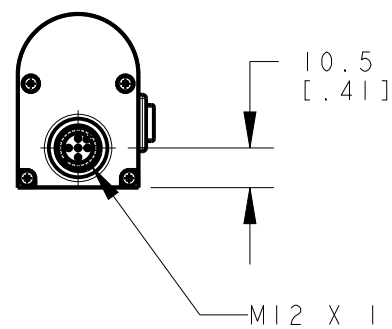

8 7 6 5 4 3 2 1

D
C
B
A

D
C
B
A

ISOMETRIC VIEW
SCALE 1:10

M12 X 1

This drawing is the property of BANNER ENGINEERING CORP. and is proprietary in general and in detail. Its contents shall not be revealed to outside parties without written consent of BANNER.

BANNER ENGINEERING CORP.
P.O. BOX 9414
MINNEAPOLIS, MN 55440

THIRD ANGLE PROJECTION

TITLE

WLB32C I I 30PBO

SIZE B DRAWING NO. **175634** REV. **A**

SCALE 1:2 SHEET 1 OF 1

NOTES:
1. ALL DIMENSIONS ARE MILLIMETERS [INCHES] UNLESS OTHERWISE NOTED.