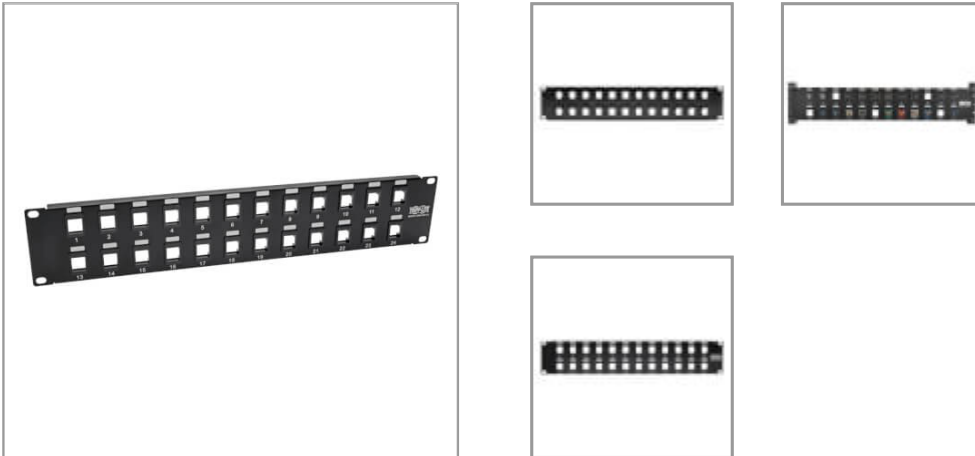

24-Port 2U Rack-Mount Unshielded Blank Keystone/Multimedia Patch Panel, RJ45 Ethernet, USB, HDMI, Cat5e/6

MODEL NUMBER: N062-024-KJ

Manages and organizes input and output cable connections in your network. Customizable solution for a variety of applications, including Ethernet, voice, audio/video and USB.

Description

The N062-024-KJ 24-Port 2U Rack-Mount Unshielded Blank Keystone/Multimedia Patch Panel manages and organizes the cabling in your network. The 24 blank cutouts accommodate all Tripp Lite keystone jacks, and some other keystone jacks in the market, including RJ45 Ethernet, HDMI audio/video, voice and USB applications. Ports are clearly numbered to help you identify connections. Mounts easily into 2U of an EIA-standard 19-inch two-post rack or wall-mount rack enclosure. Made from heavy-duty cold-rolled steel. Grounding wire included.

Features

Manages and Organizes a Wide Variety of Cabling 24 blank cutouts accommodate all Tripp Lite keystone jacks, and some other keystone jacks in the market
 For use with RJ45 Ethernet, HDMI audio/video, voice, USB and other applications
 Ports are numbered for easy connection identification
 Heavy-duty cold-rolled steel construction

Quick, Easy Installation Mounts easily into 2U of EIA-standard 19 in. 2-post rack or wall-mount rack enclosure
 Includes grounding wire

Highlights

- 24 blank cutouts compatible with all Tripp Lite keystone jacks
- For Ethernet, voice, audio/video, USB applications and more
- Heavy-duty cold-rolled steel construction
- Numbered ports for easy connection identification
- Mounts into 2U of standard 19 in. 2-post or wall-mount rack